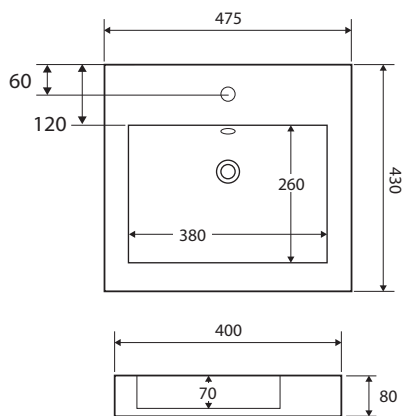

COMO

Above Counter Basin

1 tap hole • \$199 • 7078W

3 tap holes • \$249 • 7078W-3

- Gloss white ceramic
- Glazed on the back side
- One OR three tap holes, with overflow
- Requires 32mm waste with overflow (not included)
- Capacity: 5 litres