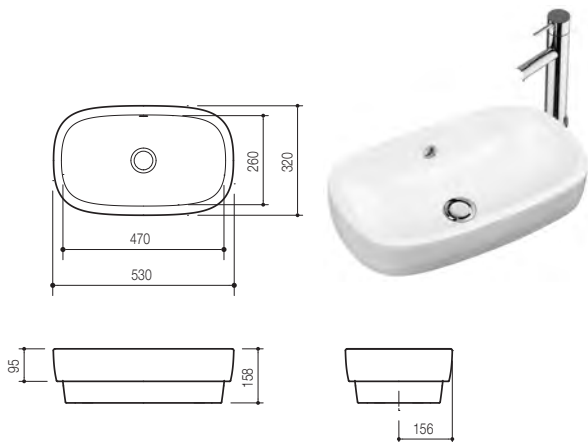

Vitreous china inset vanity basin

**Features**

- ◆ modern distinctive design to match the Regent range.
- ◆ large generous bowl.
- ◆ smooth lines for easy cleaning.

Overflow

Overflow available only.

Capacity

4.5 litres to overflow.

Tap holes

Not available with tap holes.

Waste outlet

Flush fitting uni plug and waste included.

Shown above with chrome plated waste. Available as standard late 2010.

Colours available

White.

Product codes

No tap hole (893005).

Installation using acetic cured silicone sealant

Please refer to the general instructions on page 108.