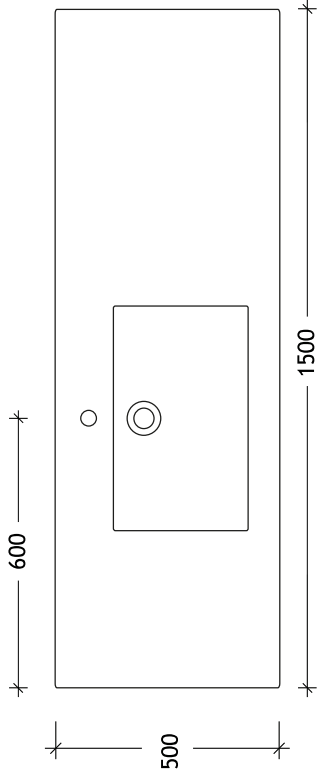

NAME:	SUSL1500WHR
SIZE:	1500
WK/WH:	WALL HUNG
CONFIGURATION:	LEFT BOWL

PLEASE NOTE: Do not perform any plumbing rough in prior to taking delivery of your vanity, as all measurements are nominal and are subject to change. Measure exact locations from your vanity once it is on site.