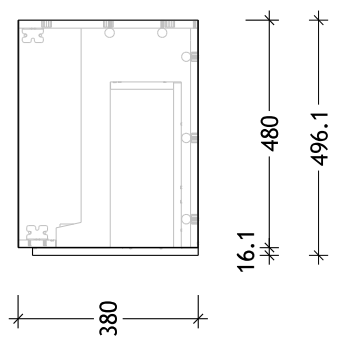

NAME:	SUSL1500WHR
SIZE:	1500
WK/WH:	WALL HUNG
CONFIGURATION:	LEFT BOWL

PLEASE NOTE: Do not perform any plumbing rough in prior to taking delivery of your vanity, as all measurements are nominal and are subject to change. Measure exact locations from your vanity once it is on site.