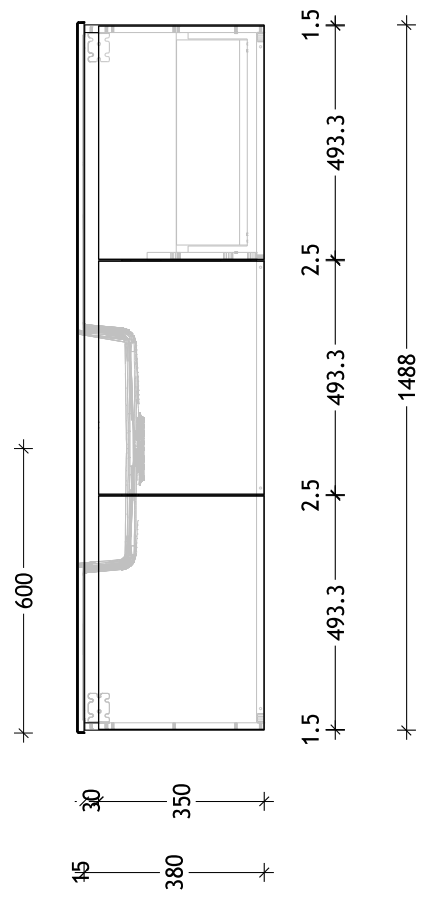

NAME:	SUSL1500WHR
SIZE:	1500
WK/WH:	WALL HUNG
CONFIGURATION:	LEFT BOWL

PLEASE NOTE: Do not perform any plumbing rough in prior to taking delivery of your vanity, as all measurements are nominal and are subject to change. Measure exact locations from your vanity once it is on site.