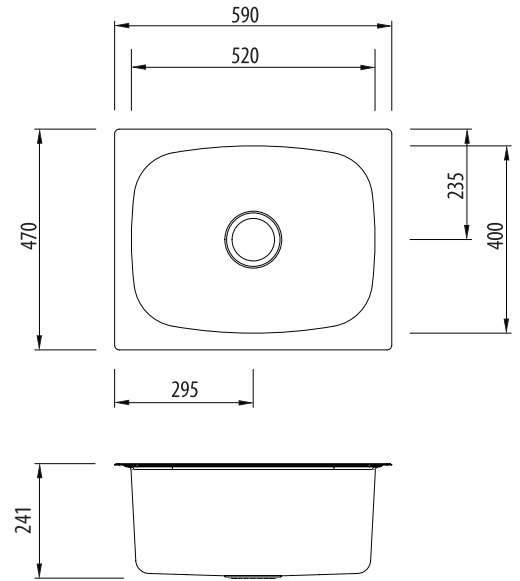

Laundry Duoform

Proudly Aussie made

All dimensions in mm

DU490U

Tub Bowl Undermount Sink

Specifications /

Sink size	590W x 470H mm
Bowl size	Mega Bowl 520W x 400H x 235D / 45L
Construction	Single piece
Material	304 grade, 18/10 polished stainless steel (0.8 mm thick)
Installation	Undermount recommended
Fixings	Available on request
Min cabinet size	700 mm
Tap holes	N/A
Waste fittings	1 x 90 mm basket waste included
Overflow	Special order option
Carton size	697 x 617 x 342 mm
Weight	9.0 kg
Warranty	Lifetime manufacturer's warranty (refer to oliveri.com.au)
Maintenance and care instructions	All surfaces should be cleaned with mild liquid detergent or soap and water. To maintain the shine on your Oliveri stainless steel sink, we recommended the use of any of the easy to obtain, non-abrasive stainless steel cleaners or metal polishes.