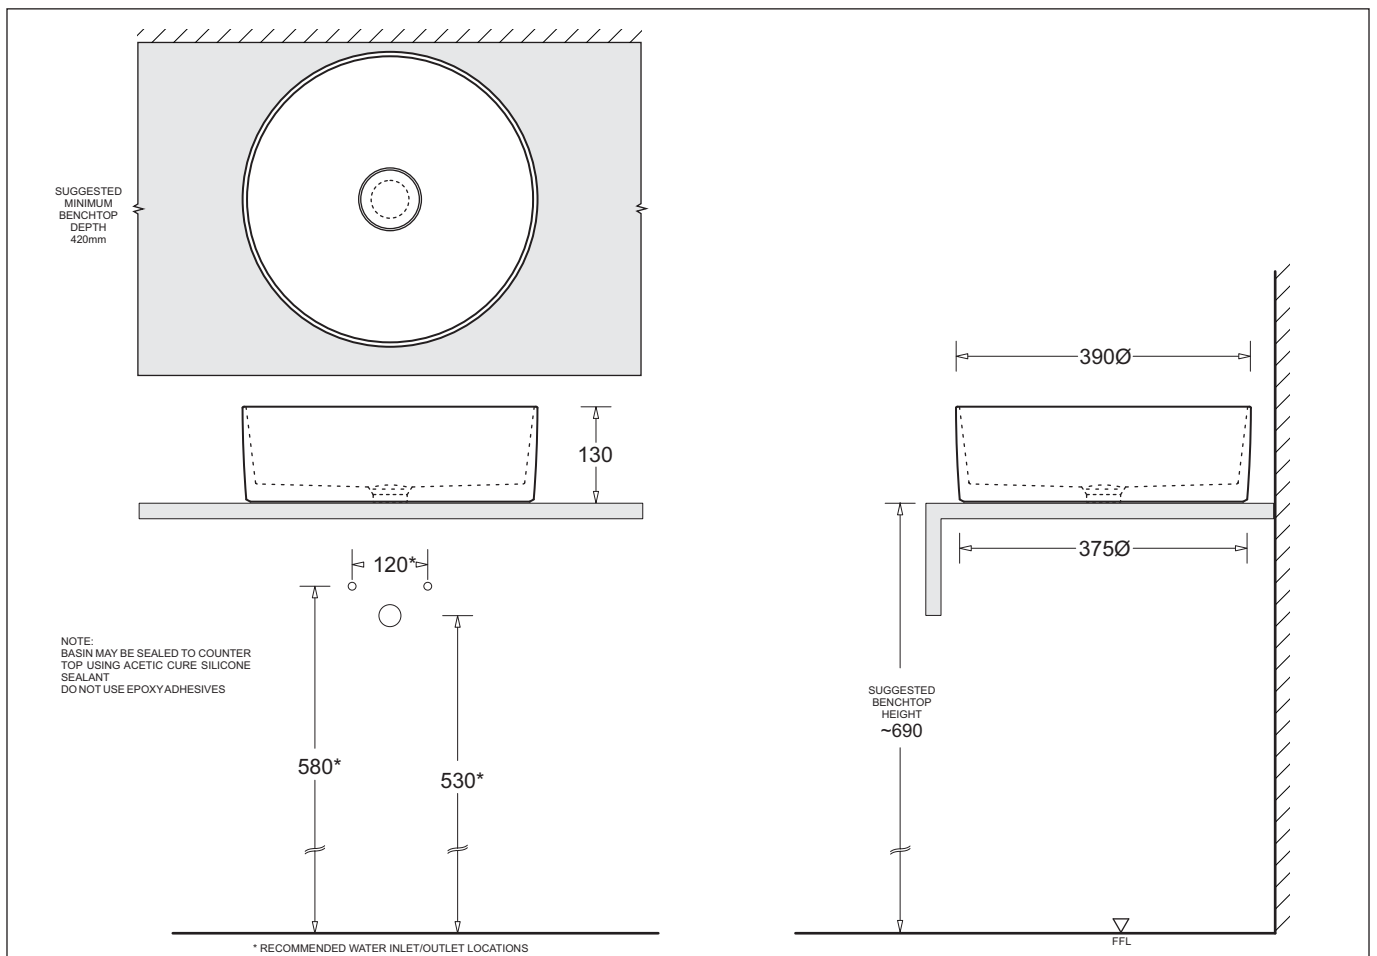

## ENEZIA

ROUND COUNTERTOP VESSEL

Nominal Diameter 390mm

This Basin is also available in:

Ash  
JBSV039A

Graphite  
JBSV039G

Sand  
JBSV039S

## ROUND COUNTERTOP VESSEL

- Contemporary vitreous china vessel basin with fine lines
- Benchtop mounting permits wall or bench-top tapware fitting
- Features modern vessel style
- 32mm waste outlet with decorative china cover cap
- 390mm diameter
- Capacity 8.1L

### Provided

Item	Description	Code
Basin	Venezia Round Vessel - White	JBSV039
	Venezia Round Vessel - Ash	JBSV039A
	Venezia Round Vessel - Graphite	JBSV039G
	Venezia Round Vessel - Sand	JBSV039S
Plug & Waste	Pop-Down Waste 32mm - Chrome	PW7
	Pop-Down Waste 32mm - Black	PW7B

All dimensions are in millimetres and are subject to normal manufacturing variation of +/- 3mm on all surfaces. As product development is ongoing BPA reserves the right to vary specifications without notice.