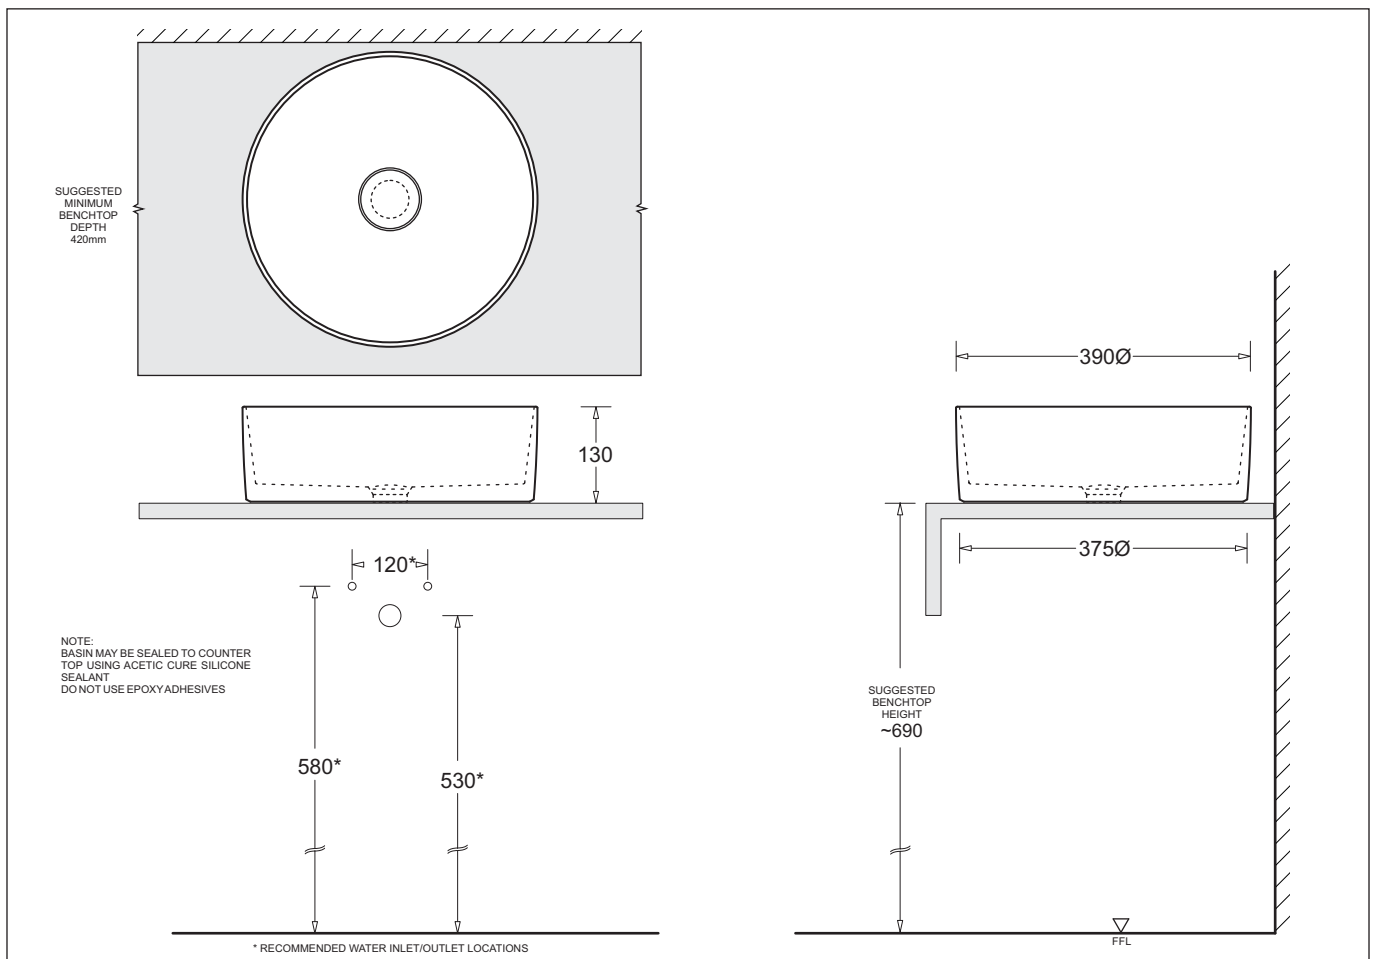

VENEZIA AP I E

ROUND COUNTERTOP VESSEL

- Contemporary vitreous china graphite color vessel basin supplied with graphite color pebble and chrome pop-down
- Benchtop mounting permits wall or bench-top tapware fitting
- Features modern vessel style
- 32mm waste outlet with decorative china cover cap
- 390mm diameter
- Capacity 8.1L

Provided

Item	Description	Code
Basin	Venezia Round Vessel	JBSV039G
Pebble	Graphite Color Pebble	PW7

All dimensions are in millimetres and are subject to normal manufacturing variation of +/- 3mm on all surfaces. As product development is ongoing BPA reserves the right to vary specifications without notice.