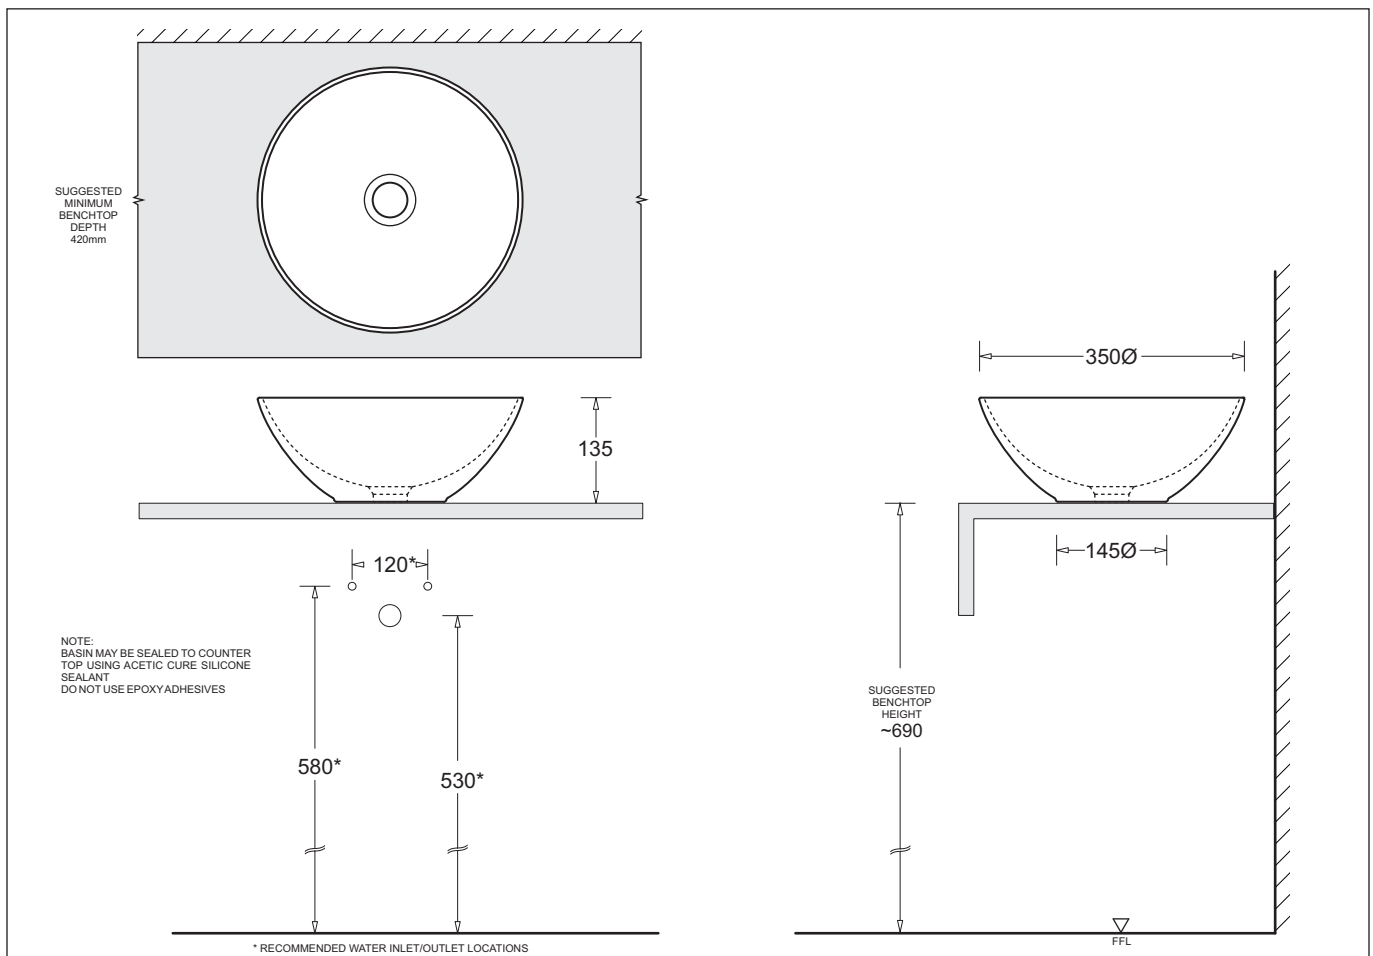

## ROUND BOWL COUNTERTOP VESSEL

- Contemporary vitreous china vessel basin
- Benchtop mounting permits wall or bench-top tapware fitting
- Features modern vessel style with fine lines
- 32mm waste outlet
- 350mm diameter
- Capacity 5.2L

### Provided

Item	Description	Code
Basin	Venezia Round Bowl Vessel	JBSV036
Plug & Waste	Pop-up Waste 32mm-Chrome	PW6

All dimensions are in millimetres and are subject to normal manufacturing variation of +/- 3mm on all surfaces. As product development is ongoing BPA reserves the right to vary specifications without notice.