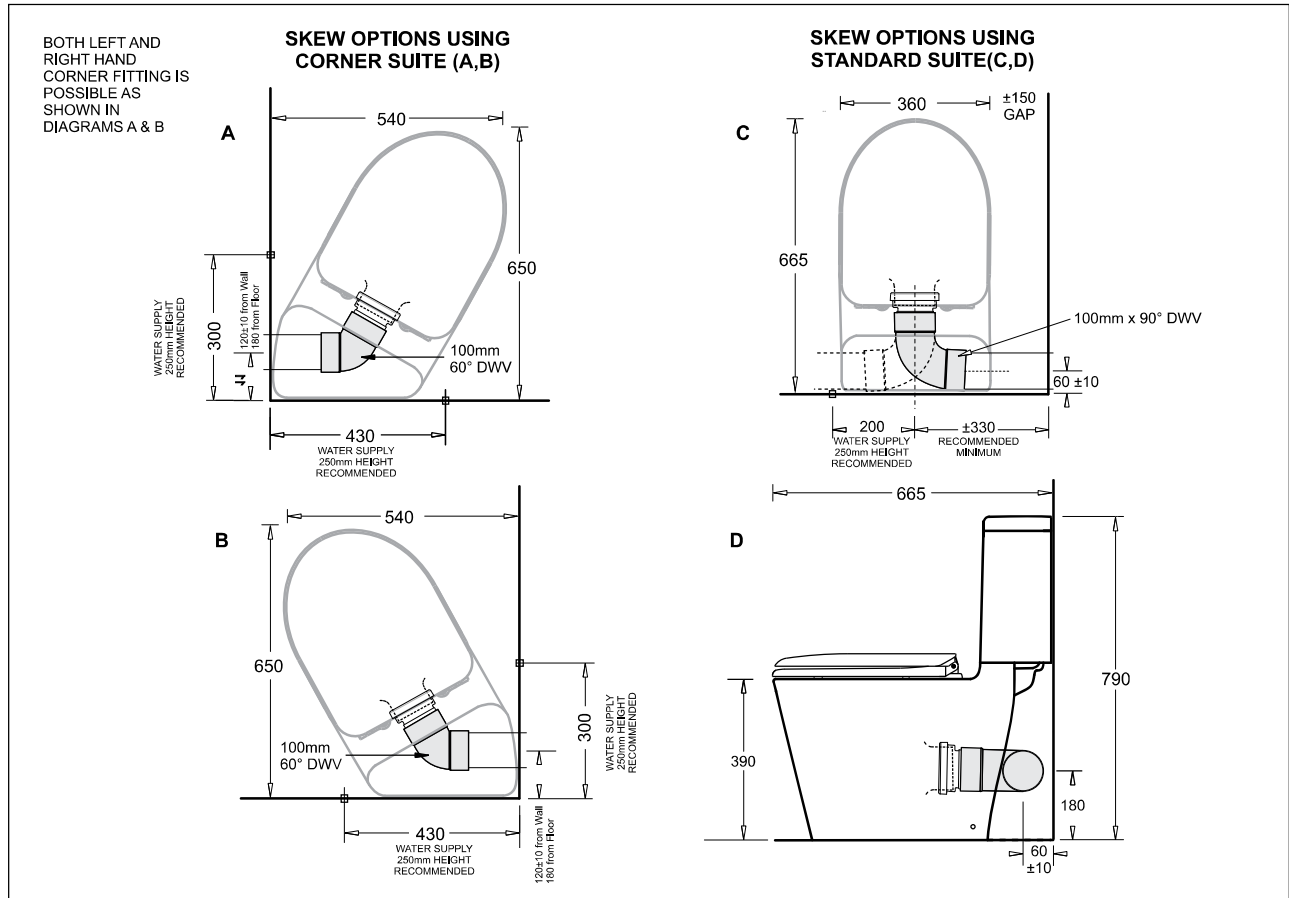

SPACE SOLUTION SKEW SUITES

STANDARD OR CORNER
CLOSE COUPLED TOILET SUITES
P TRAP

Soft Close Seat

SPACE SOLUTION
STANDARD SKEW TRAP

SPACE SOLUTION
CORNER SKEW TRAP

SPACE SOLUTION SKEW SUITES

COTTO

CLOSE COUPLED TOILET SUITES

- The Space Solution Close Coupled suites offer convenient options for skew installations where there is limited space
- Both the Standard and Corner suites can be configured for left or right hand sewer outlet
- The Corner suite can be installed for either left or right handed angle installation
- 4 Star dual flush efficiency

Item	Description	Code
Space Solution Close Coupled Skew Suite		C6799.6269SK
Toilet	Space Solution Close Coupled Pan	C6799
Cistern	Space Solution Cistern	C6269
Seat	Deluxe Soft Close Seat	C90801
Sewer	Pan Collar	X215
	90° DWV Bend	X216
Space Solution Corner Close Coupled Skew Suite		C6799.6267SK
Toilet	Space Solution Close Coupled Pan	C6799
Cistern	Space Solution Corner Cistern	C6267
Seat	Deluxe Soft Close Seat	C90801
Sewer	Pan Collar	X215
	60° DWV Bend	X217

All dimensions are in millimetres and are subject to normal manufacturing variation of +/- 3mm on all surfaces. As product development is ongoing BPA reserves the right to vary specifications without notice.