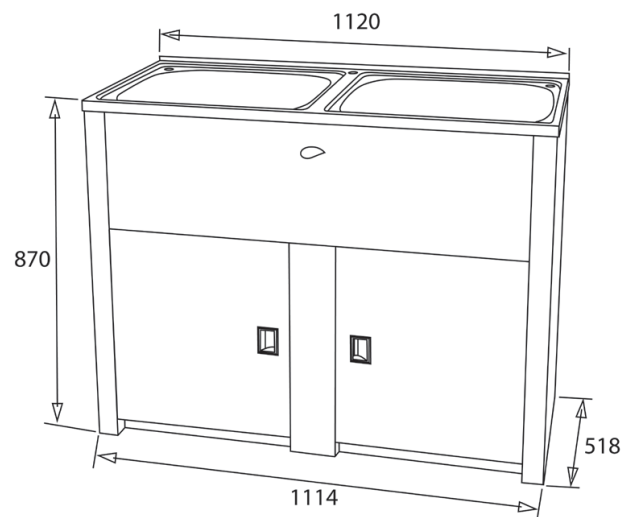

CLASSIC 45L + 45L SS TWIN LAUNDRY UNIT

Bowl:

- 2 x 45 litre 304 Stainless Steel Square Bowl
- Two ø42mm tap holes with single bypass
- Chrome plated blanking plug with nut
- 50mm plug & waste

Cabinet:

- Galvanised Steel Powder Coated with Dupont® Coating in white
- Two washing machine hose holes on each side of the cabinet with protective grommets
- Floor

Warranty:

- Metal Cabinet: 10 years
- Stainless Steel bowl: 10 years
- Plug and Wastes: 1 year
- Hinges and Rods: 1 year

Overall Dimensions:

1120mm wide x 515mm deep, 870mm high

Product Codes:

71C4550

Classic 45L + 45L SS Twin Laundry Unit