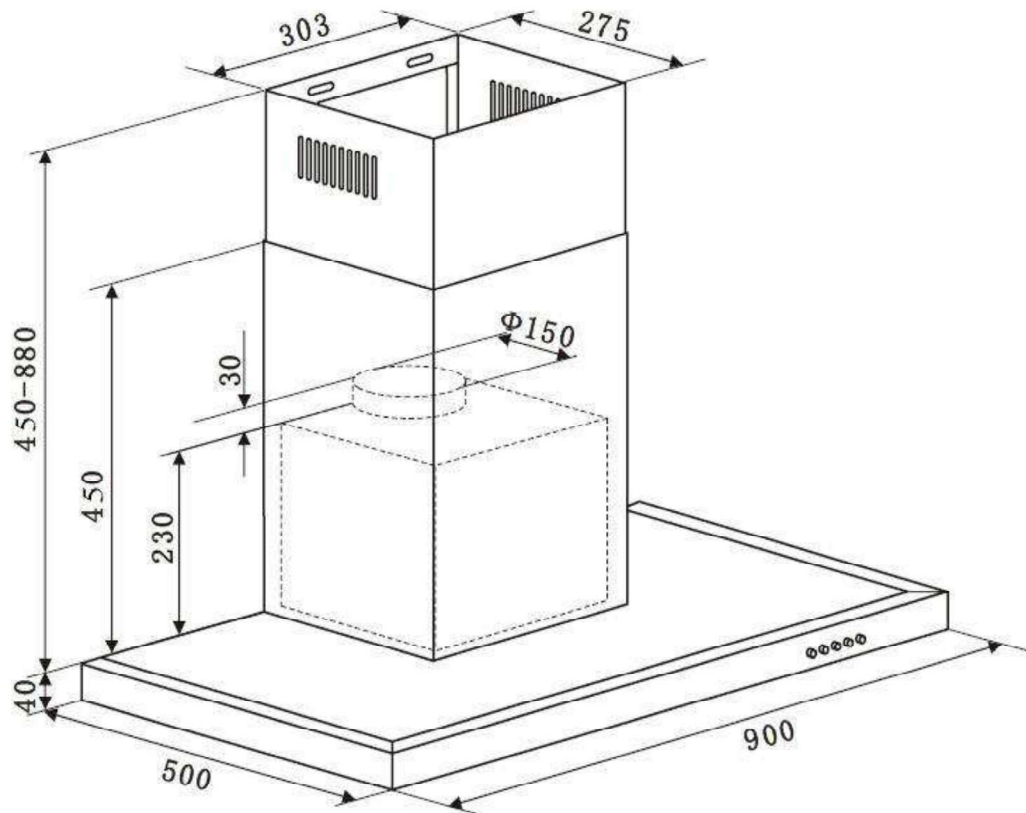

Code EP900SWSX

90cm Straight Stainless Steel Canopy

+ Technical Specifications All specifications and product sizes may be varied by the manufacturer without notice. Euro Appliances are not responsible for any errors or omissions. Pictures, specifications and dimensions are for illustration purposes only and cut outs for appliances should only be physical product measurements. All dimensions and information are for indicative use only. Please refer to all technical specifications in product booklet supplied with appliance, prior to installation.

Dimensions

bringing european quality to your home