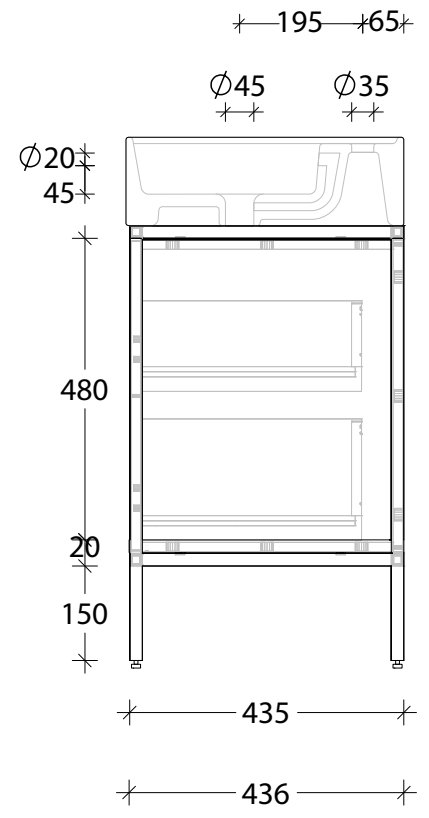

NAME:	ANTONIO ANTFC0800FML/R
SIZE:	800
WK/WH:	FLOOR MOUNT
CONFIGURATION:	DRAWER AND OPEN SHELF

RECOMMENDED ROUGH IN SPECS FOR PLUMBER BASED ON INSTALLED BENCH HEIGHT (850) WITH JAMIE.J SUBWAY BOTTLE TRAP

PLEASE NOTE: Do not perform any plumbing rough in prior to taking delivery of your vanity, as all measurements are nominal and are subject to change. Measure exact locations from your vanity once it is on site.