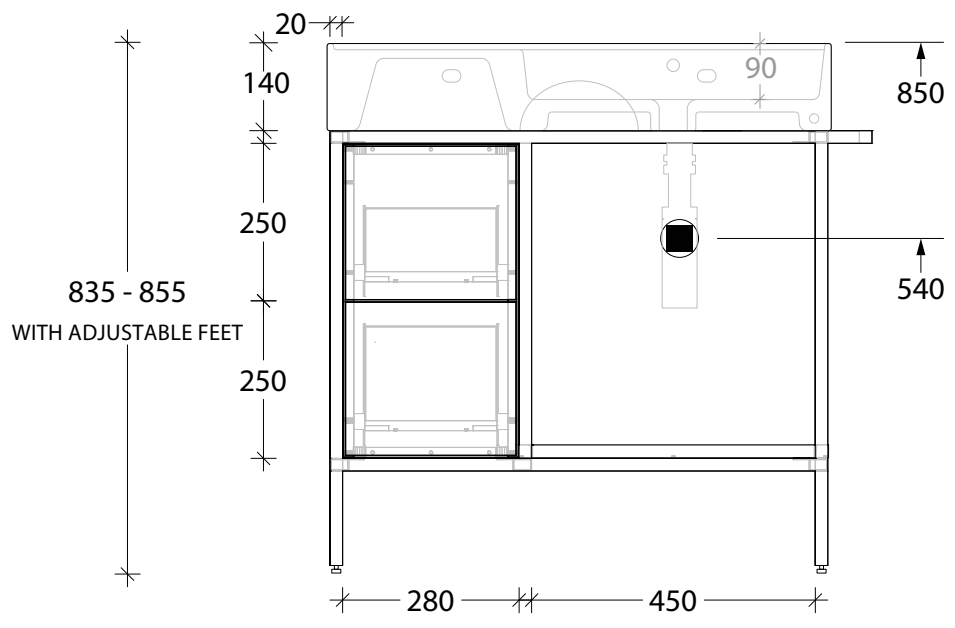

NAME:	ANTONIO ANTFC0800FML/R
SIZE:	800
WK/WH:	FLOOR MOUNT
CONFIGURATION:	DRAWER AND OPEN SHELF

RECOMMENDED ROUGH IN SPECS FOR PLUMBER BASED ON INSTALLED BENCH HEIGHT (850) WITH JAMIE.J SUBWAY BOTTLE TRAP