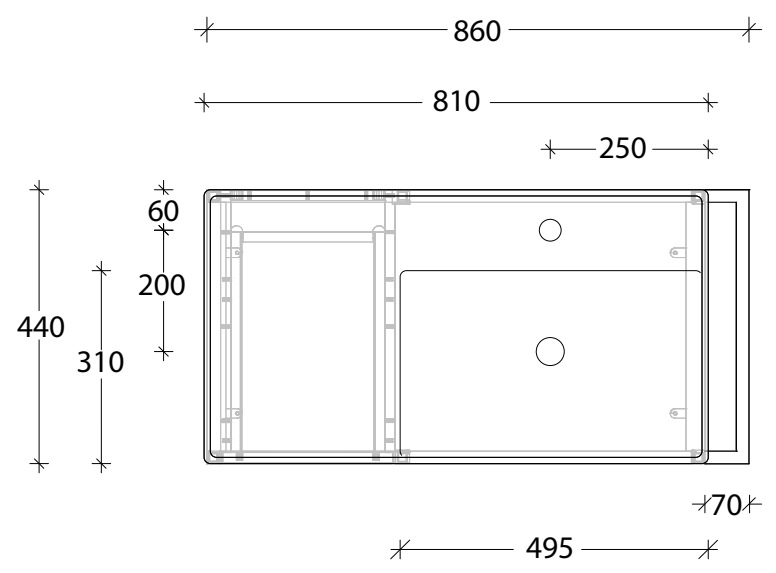

NAME:	ANTONIO ANTFC0800FML/R
SIZE:	800
WK/WH:	FLOOR MOUNT
CONFIGURATION:	DRAWER AND OPEN SHELF

RECOMMENDED ROUGH IN SPECS FOR PLUMBER BASED ON INSTALLED BENCH HEIGHT (850) WITH JAMIE.J SUBWAY BOTTLE TRAP

PLEASE NOTE: Do not perform any plumbing rough in prior to taking delivery of your vanity, as all measurements are nominal and are subject to change. Measure exact locations from your vanity once it is on site.