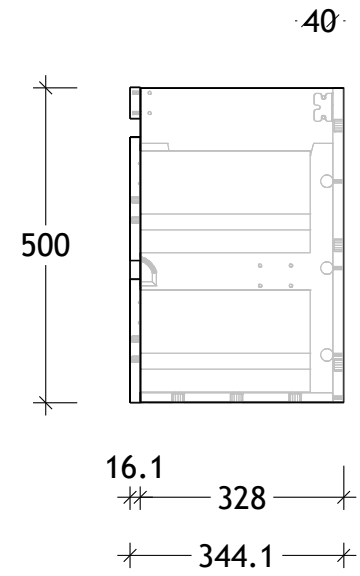

NAME:	ATS0900WH
SIZE:	900
WK/WH:	WALL HUNG
CONFIGURATION:	CENTRE BOWL

PLEASE NOTE: Do not perform any plumbing rough in prior to taking delivery of your vanity, as all measurements are nominal and are subject to change. Measure exact locations from your vanity once it is on site.