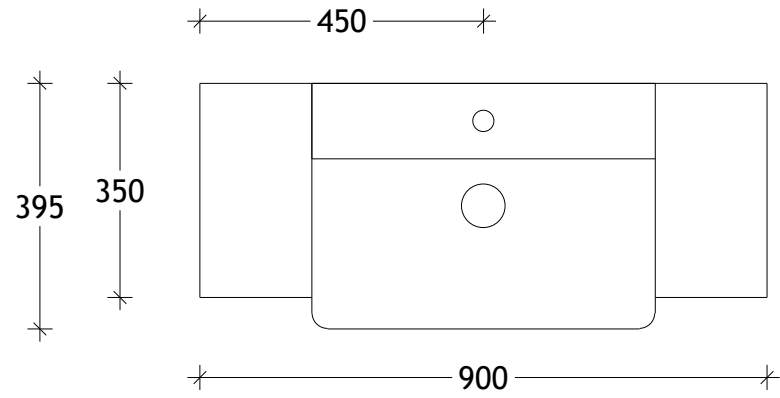

NAME:	ATS0900WH
SIZE:	900
WK/WH:	WALL HUNG
CONFIGURATION:	CENTRE BOWL

PLEASE NOTE: Do not perform any plumbing rough in prior to taking delivery of your vanity, as all measurements are nominal and are subject to change. Measure exact locations from your vanity once it is on site.