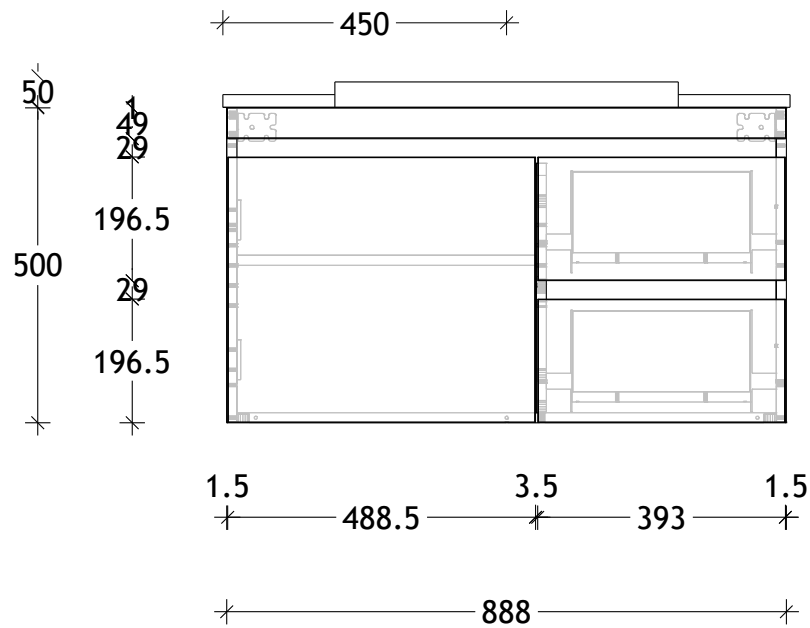

NAME:	ATS0900WH
SIZE:	900
WK/WH:	WALL HUNG
CONFIGURATION:	CENTRE BOWL

PLEASE NOTE: Do not perform any plumbing rough in prior to taking delivery of your vanity, as all measurements are nominal and are subject to change. Measure exact locations from your vanity once it is on site.