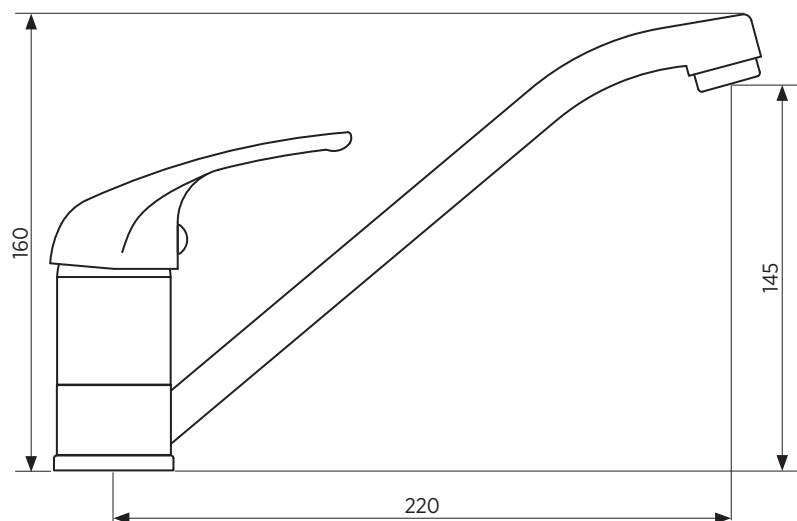

ORDER CODE	191717	Select 100 Solid handle	[old code: SMT-100K]
	191720	Select 100 Loop handle	[old code: SMT-102K]
	191723	Select 100 Care handle	[old code: SMT-103K]

WELS 5 star rating, 6.0L/min.
(T25643 solid / T25650 loop / T25648 care)

HANDLE Lever handle.

TAPHOLE 35 mm.

CARTRIDGE Ceramic cartridge.

MATERIAL Chrome plated solid brass construction.

OTHER Hot and cold indicators.

SEIMA

bathroom | kitchen | laundry

seima.com.au