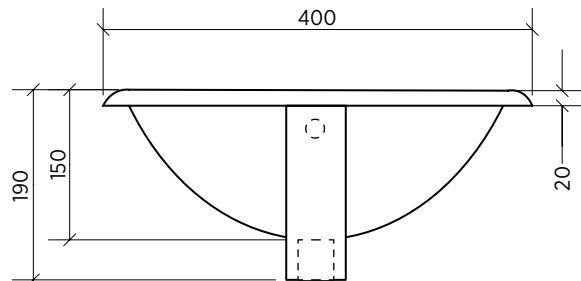

Inset above counter basin, round

This classic round inset basin has generous capacity, with only the rim above benchtop level and most of the basin under the bench.

ORDER CODE	SBC-213B
TAPHOLE	No taphole.
WASTE	Suits standard 32 mm waste with overflow (not supplied).
CAPACITY	4 litres.
OVERFLOW	Standard with overflow.
MATERIAL	White vitreous china.

Please note

- All measurements are in millimetres.
- Dimensions are nominal and subject to normal ceramic manufacturing variations of ± 5 mm.
- Fixing: Use acetic cured silicone sealant. Do not use epoxy type adhesives.
- Always use the actual basin to verify cutout.
- Specifications may vary without notice as part of our continuous improvement practices.
- Clean with a damp cloth. Do not use abrasive cleaners, liquids or pastes.