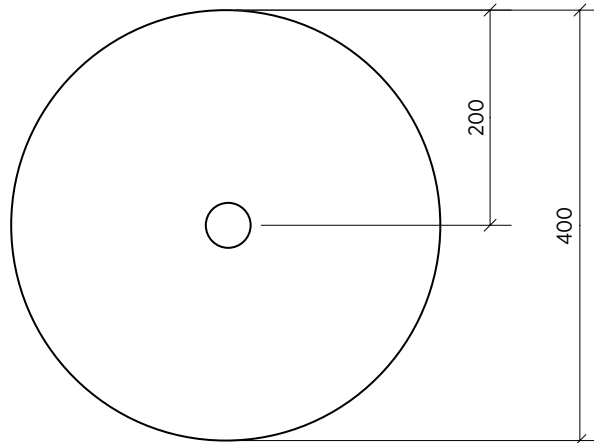

Inset above counter basin, round

This classic round inset basin has generous capacity, with only the rim above benchtop level and most of the basin under the bench.

ORDER CODE	SBC-213B
TAPHOLE	No taphole.
WASTE	Suits standard 32 mm waste with overflow (not supplied).
CAPACITY	4 litres.
OVERFLOW	Standard with overflow.
MATERIAL	White vitreous china.

Please note

- All measurements are in millimetres.
- Dimensions are nominal and subject to normal ceramic manufacturing variations of ± 5 mm.
- Fixing: Use acetic cured silicone sealant. Do not use epoxy type adhesives.
- Always use the actual basin to verify cutout.
- Specifications may vary without notice as part of our continuous improvement practices.
- Clean with a damp cloth. Do not use abrasive cleaners, liquids or pastes.