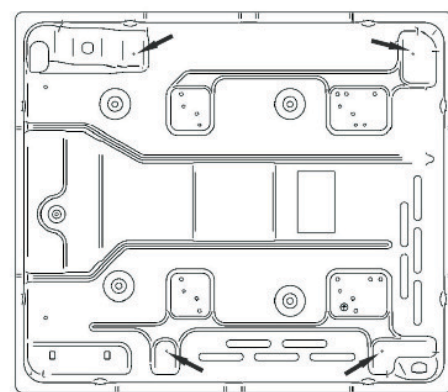

60cm solid cooktops

WHS642SC/WC

Product (below bench) WxDxH (mm)

600 x 535 x 58

Cut-out WxD (mm)

570 x 490

IMPORTANT

These dimensions are a guide only. All measurements are in millimetres (mm). For complete installation instructions, refer to the manual provided with product.