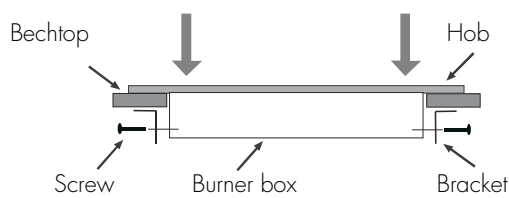

60cm solid cooktops

WHS642SC/WC

Product (below bench) WxDxH (mm)

600 x 535 x 58

Cut-out WxD (mm)

570 x 490

IMPORTANT

These dimensions are a guide only. All measurements are in millimetres (mm). For complete installation instructions, refer to the manual provided with product.