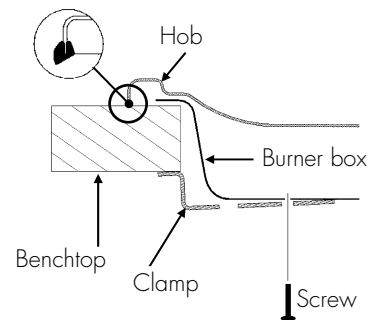

60cm solid cooktops

WHS642SC/WC

Product (below bench) WxDxH (mm)

600 x 535 x 58

Cut-out WxD (mm)

570 x 490

IMPORTANT

These dimensions are a guide only. All measurements are in millimetres (mm). For complete installation instructions, refer to the manual provided with product.