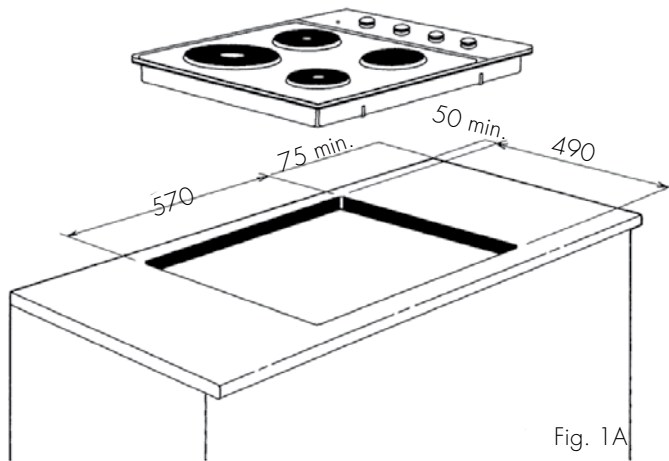

60cm solid cooktops

WHS642SC/WC

Product (below bench) WxDxH (mm)

600 x 535 x 58

Cut-out WxD (mm)

570 x 490

IMPORTANT

These dimensions are a guide only. All measurements are in millimetres (mm). For complete installation instructions, refer to the manual provided with product.