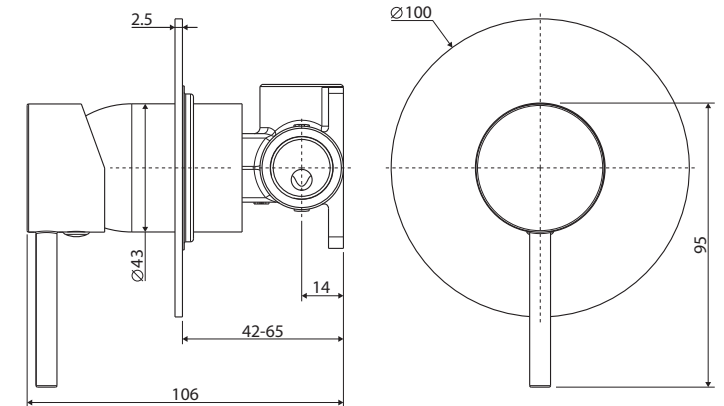

Kaya®

WALL MIXER

LARGE ROUND PLATE

Features

- Designed for shower and bath
- Round, pin lever handle design
- Made from solid brass
- High quality European cartridge (35 mm)

Please note: This product may have a visible Fienza or Watermark logo.

While we aim to ensure specifications are correct at the time of publication, Fienza reserves the right to make modifications without prior notice. Physical colour may vary from image shown. All measurements are shown in millimetres. Always use physical product measurements for mark-ups and roughing-in as the technical drawing may differ from actual product received.