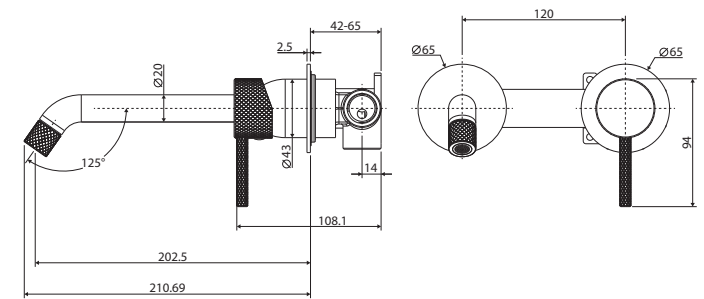

Axle®

WALL BASIN/BATH MIXER SET

ROUND PLATES
200MM OUTLET

Features

- Industrial cross-hatched handle and spout accents
- Designed for basin and bath
- Includes basin aerator and free-flow aerator for baths
- Made from solid brass
- High quality European cartridge (35 mm)
- **WELS 5 Star rated, 5L/min**

Please note: This product may have a visible Fienza or Watermark logo.

Available in

Polished
Chrome

231104-200

PVD
Brushed Nickel

231104BN-200

PVD
Gun Metal

231104GM-200

Electroplated
Matte Black

231104B-200

PVD
Urban Brass

231104UB-200

Cleaning & Care

- Regularly clean with mild soapy water using a microfibre cloth.
- In highly polluted or coastal locations, we recommend cleaning 2-3 times per week.
- Do not use harsh detergents, bleach, cream cleaners or citrus based cleaners. These substances are abrasive and will damage the surface.
- Do not use undue pressure and wipe in one direction only.

While we aim to ensure specifications are correct at the time of publication, Fienza reserves the right to make modifications without prior notice. Physical colour may vary from image shown. All measurements are shown in millimetres. Always use physical product measurements for mark-ups and roughing-in as the technical drawing may differ from actual product received.