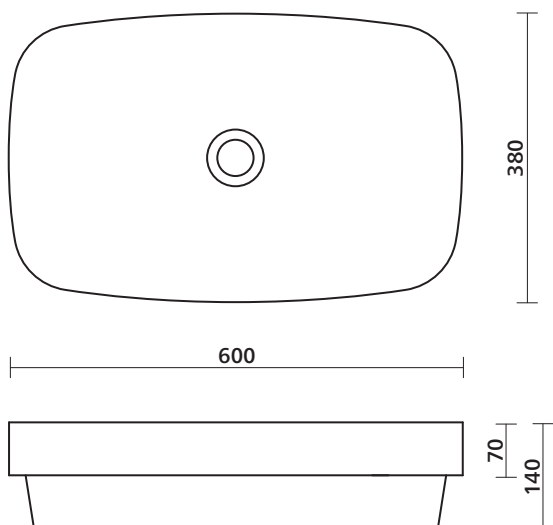

## Inset above counter basin, rounded rectangle

### Order code

192962 Obello 555 ceramic basin

### Product details

TAPHOLE	No taphole.
WASTE	Suits standard 32 mm non-overflow waste (not supplied).
OVERFLOW	No overflow.
MATERIAL	Vitreous china.
COLOUR	White, Gloss finish.
FIXING	Always use the actual basin to verify cutout. Use silicone sealant. Do not use epoxy type adhesives.

### Please note

- All measurements are in millimetres.
- Dimensions are nominal and subject to normal ceramic manufacturing variations of  $\pm 5$ mm.
- Wastes, taps and bottle traps shown in images are not included unless specified.
- Fixing: Use silicone sealant. Do not use epoxy type adhesives.
- Always use the actual basin to verify cutout.
- Specifications may vary without notice as part of our continuous improvement practices.
- Clean with a damp cloth. Do not use abrasive cleaners, liquids or pastes.